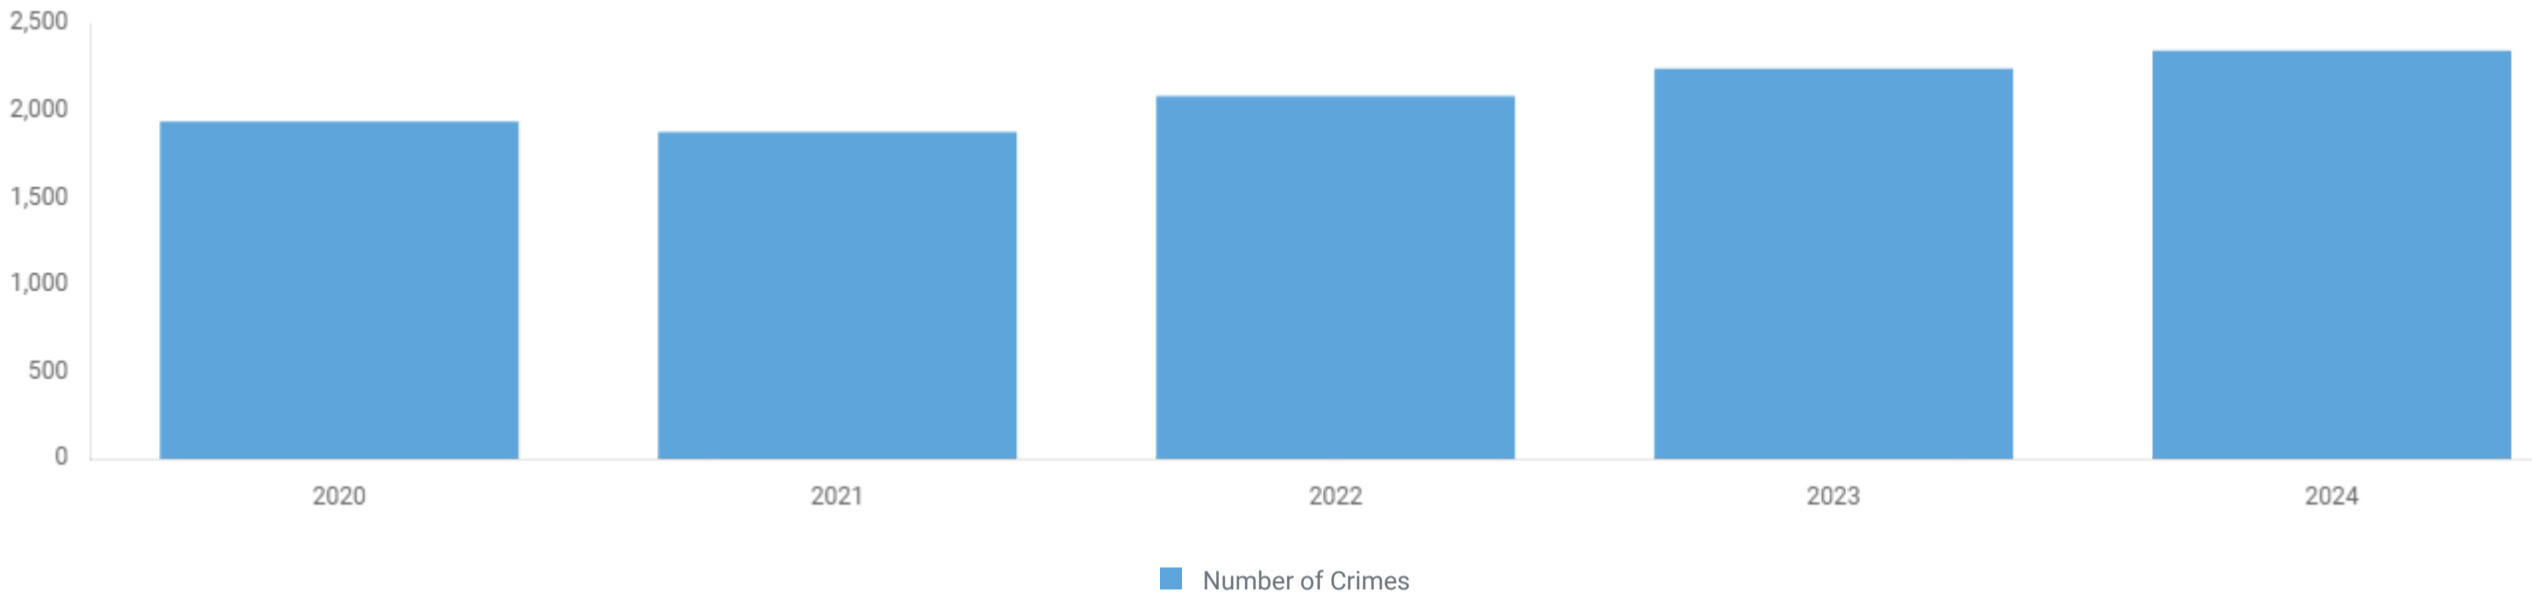

Crime Overview 2024

Revere

CRIME OVERVIEW

The graphs in this theme are an overview of crime in the jurisdictions within the state of Massachusetts.

Number of Crimes: 2,348
Clearance Rate: 36.67%
Population: 57,132
Crime Rate: 4109.78 per 100,000

↑ 4.63%

Compared to 2023

CRIMES

Trend