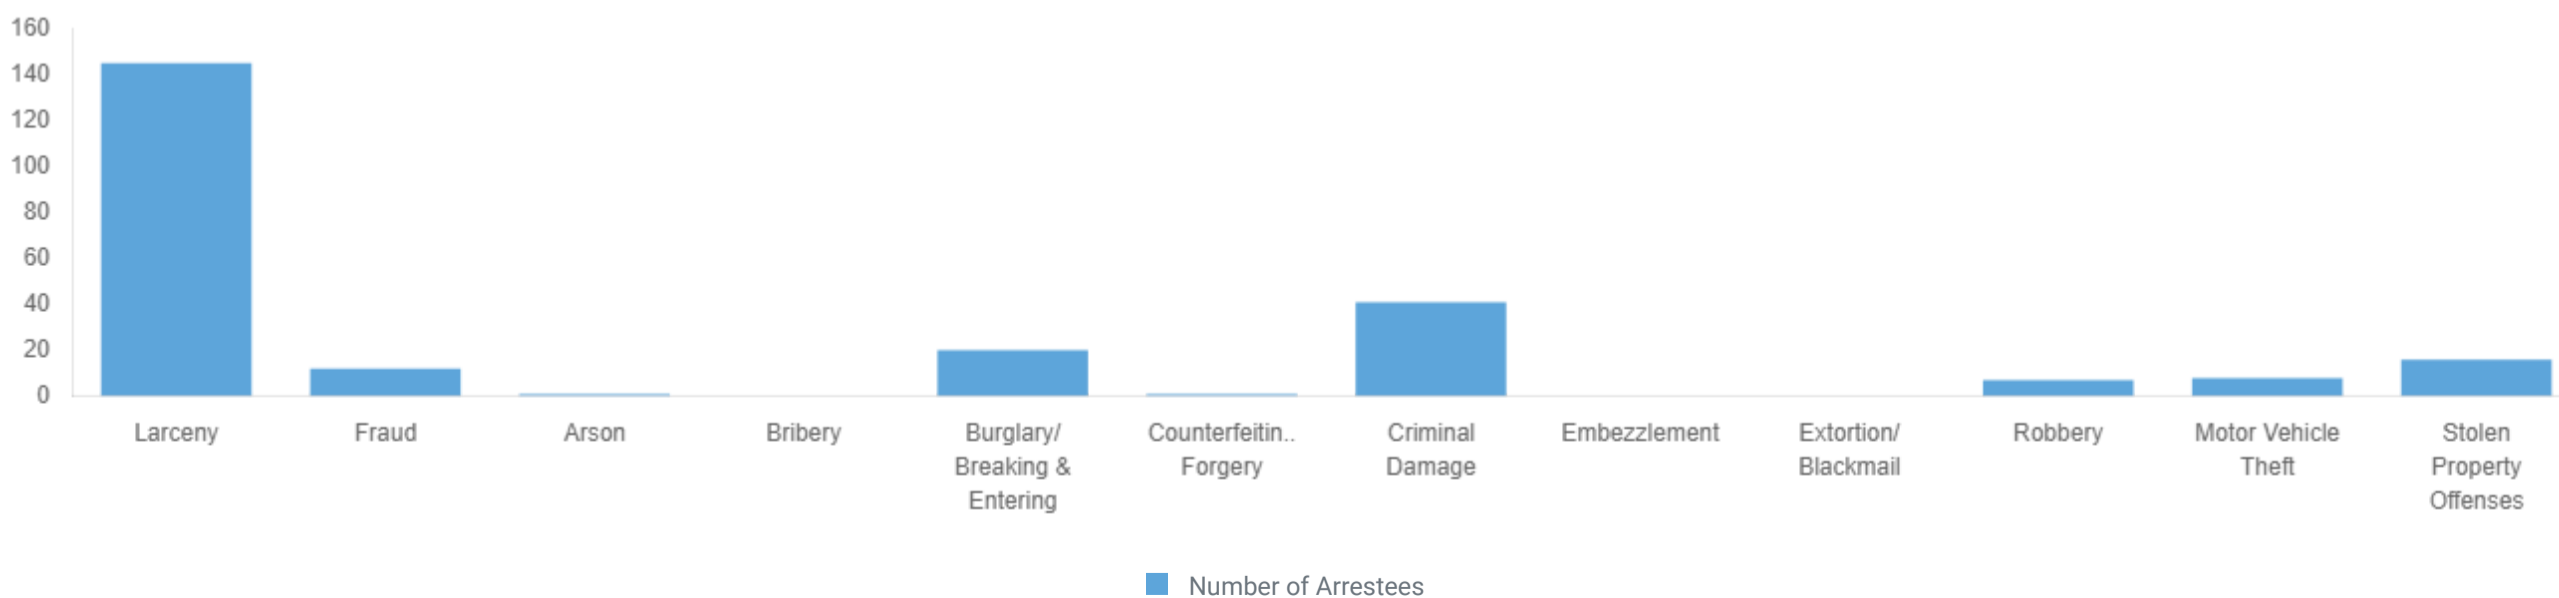

CRIMES AGAINST PROPERTY ARRESTS

The object of a crime against property is to obtain money, property, or another benefit.