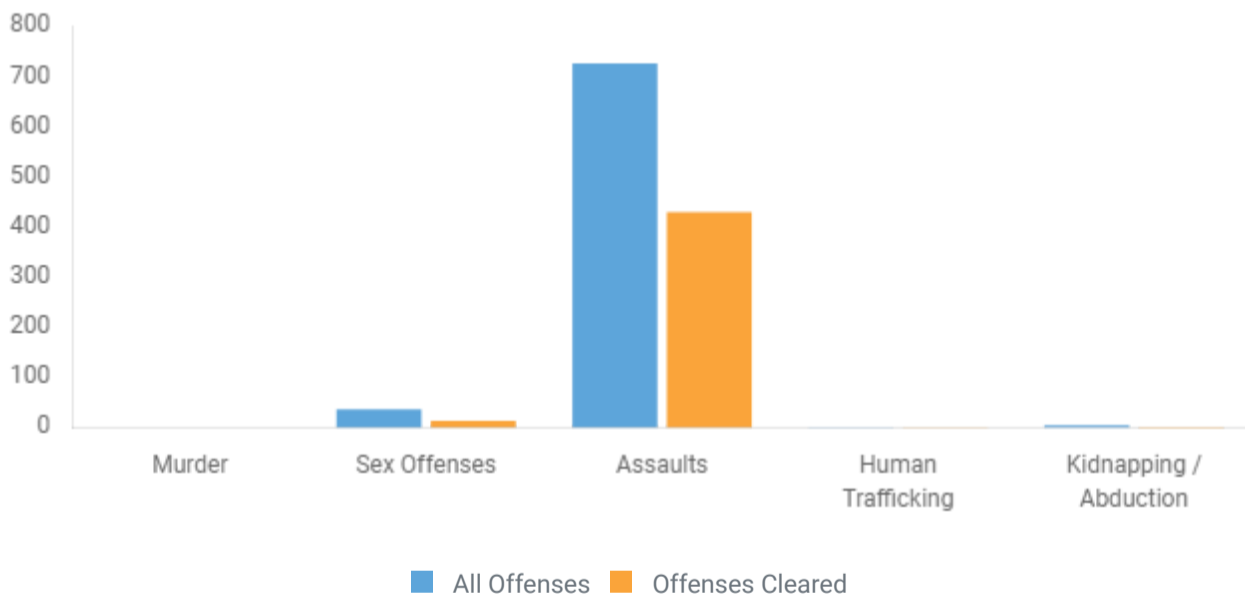

CRIMES AGAINST PERSON OFFENSES

Crimes where victims are always individuals