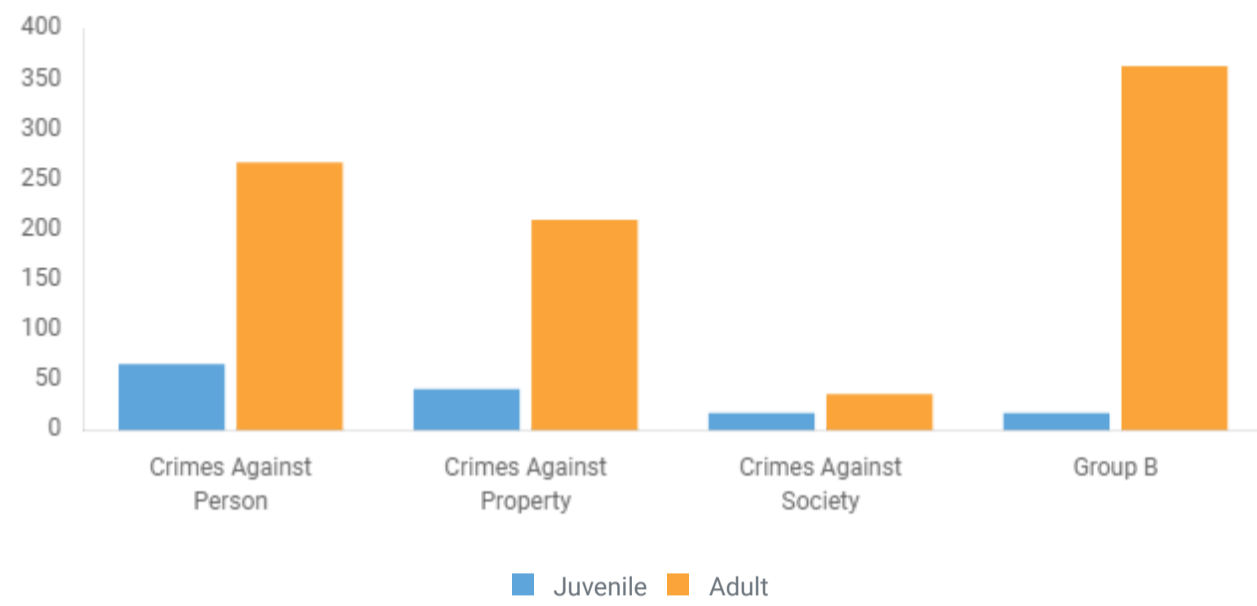

ARRESTS JUVENILE/ADULT