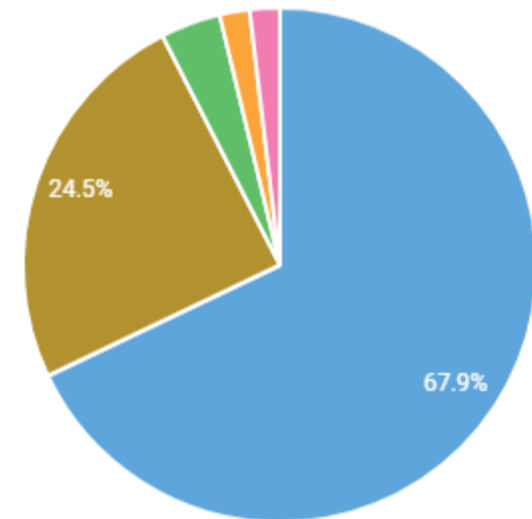

CRIMES AGAINST SOCIETY ARRESTS

Society crimes represent society's prohibition against engaging in certain types of activity; they are typically victimless crimes in which property is not an object.