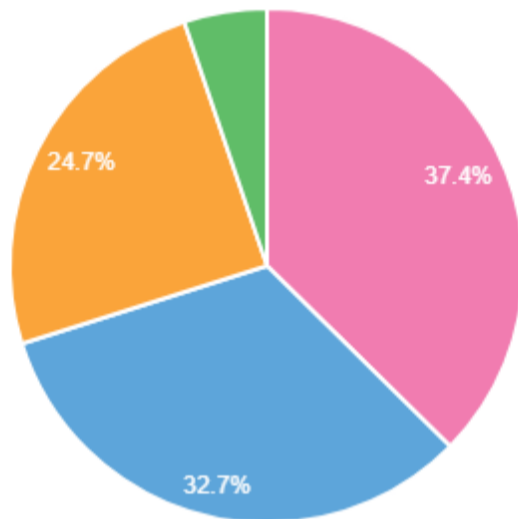

ARRESTS

An arrest is when the police use their legal authority to take someone into custody.

Number of Arrests: 1,017

Population: 57,132

Arrest Rate: 1780.09 per 100,000

↑ 12.87%

Compared to 2023

ARREST BREAKDOWN