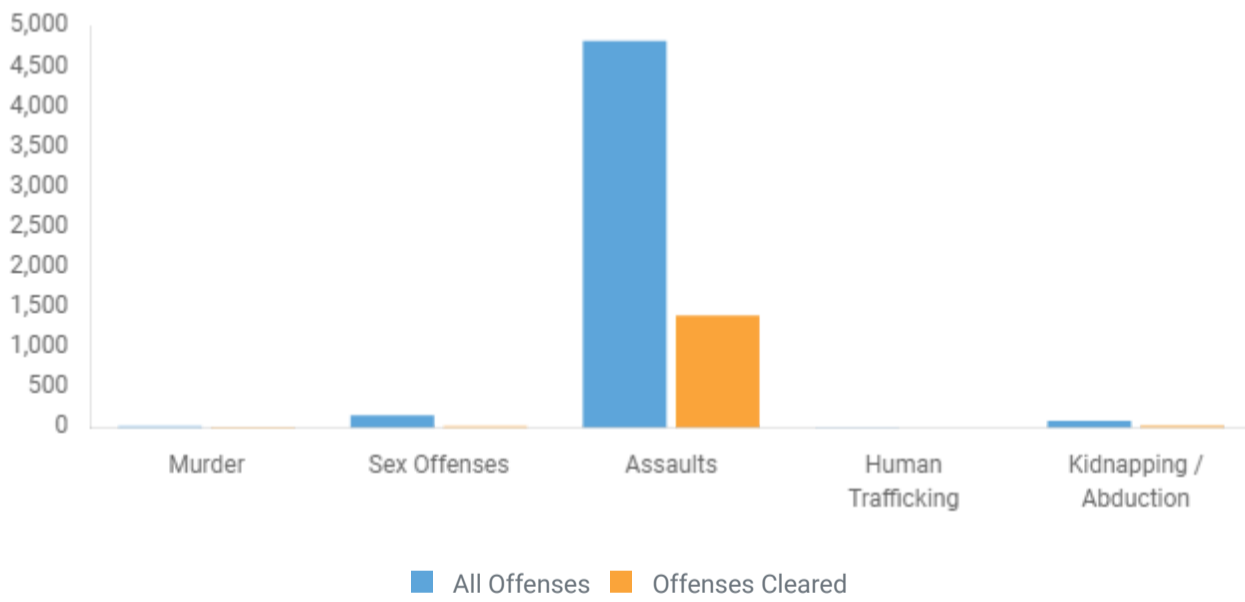

## CRIME OVERVIEW

The graphs in this theme are an overview of crime in the jurisdictions within the state of Massachusetts.

**Number of Crimes:** 14,302  
**Clearance Rate:** 18.05%  
**Population:** 154,218  
**Crime Rate:** 9273.89 per 100,000

## CRIMES

Trend

## CRIMES AGAINST PERSON OFFENSES

Crimes where victims are always individuals