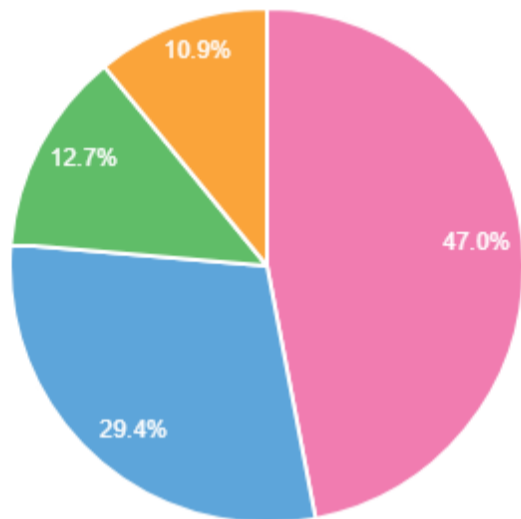

ARRESTS

An arrest is when the police use their legal authority to take someone into custody.

Number of Arrests: 2,989

Population: 154,218

Arrest Rate: 1938.17 per 100,000

↑ 5.54%

Compared to 2023

ARREST BREAKDOWN