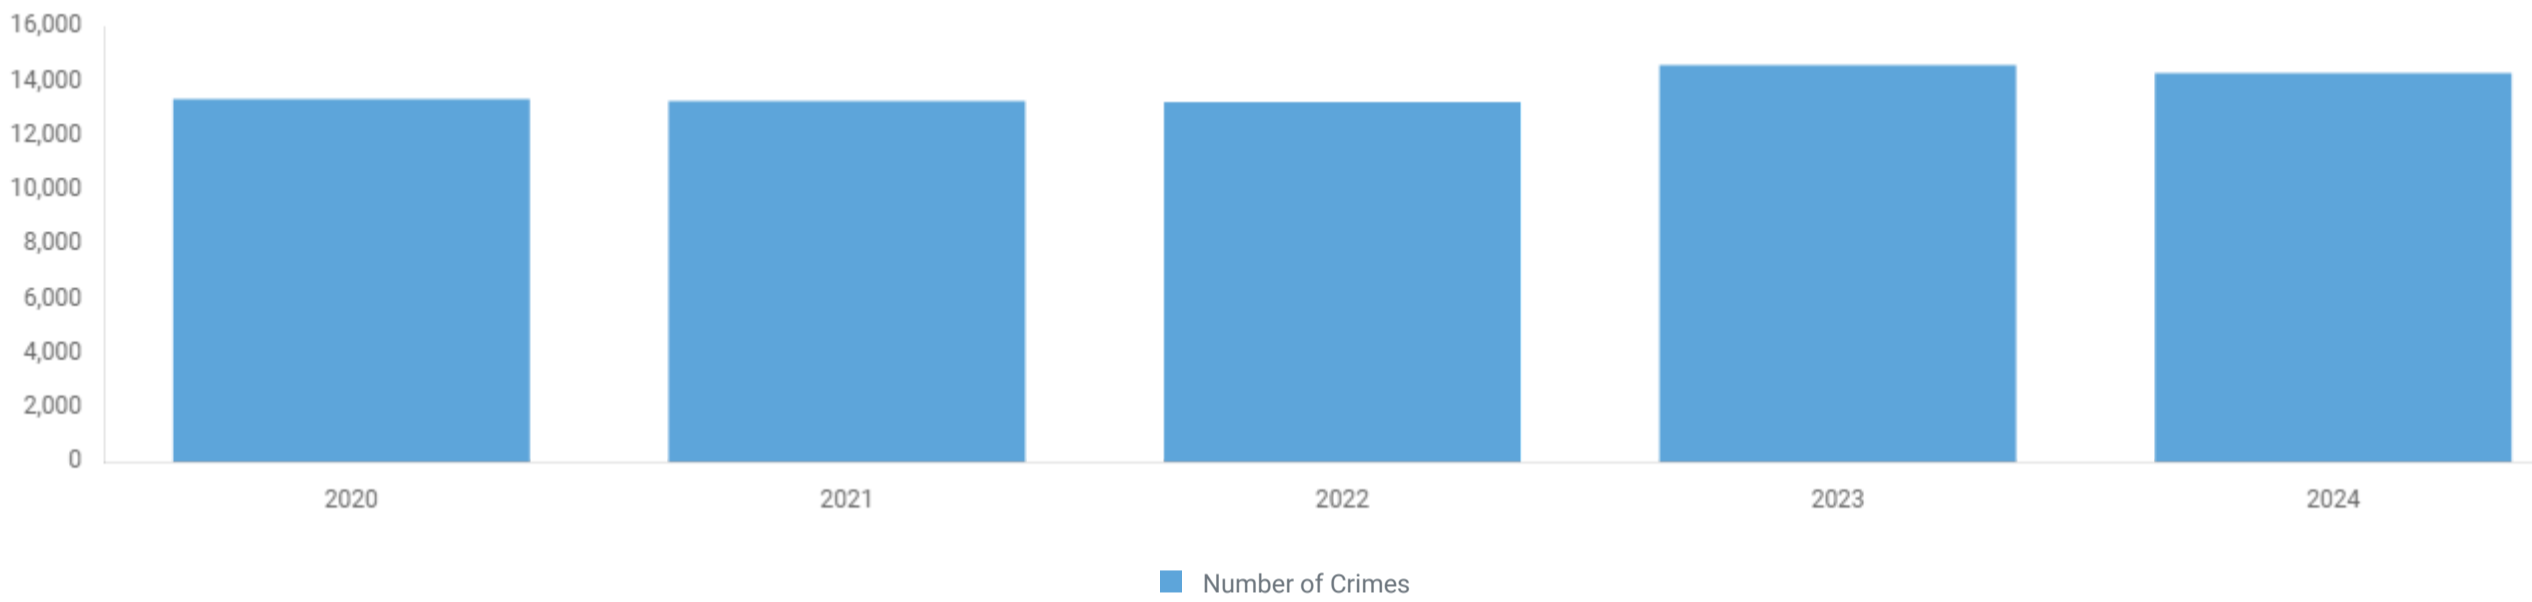

Crime Overview 2024 Springfield

CRIME OVERVIEW

The graphs in this theme are an overview of crime in the jurisdictions within the state of Massachusetts.

Number of Crimes: 14,302
Clearance Rate: 18.05%
Population: 154,218
Crime Rate: 9273.89 per 100,000

↓ -1.97%

Compared to 2023

CRIMES

Trend